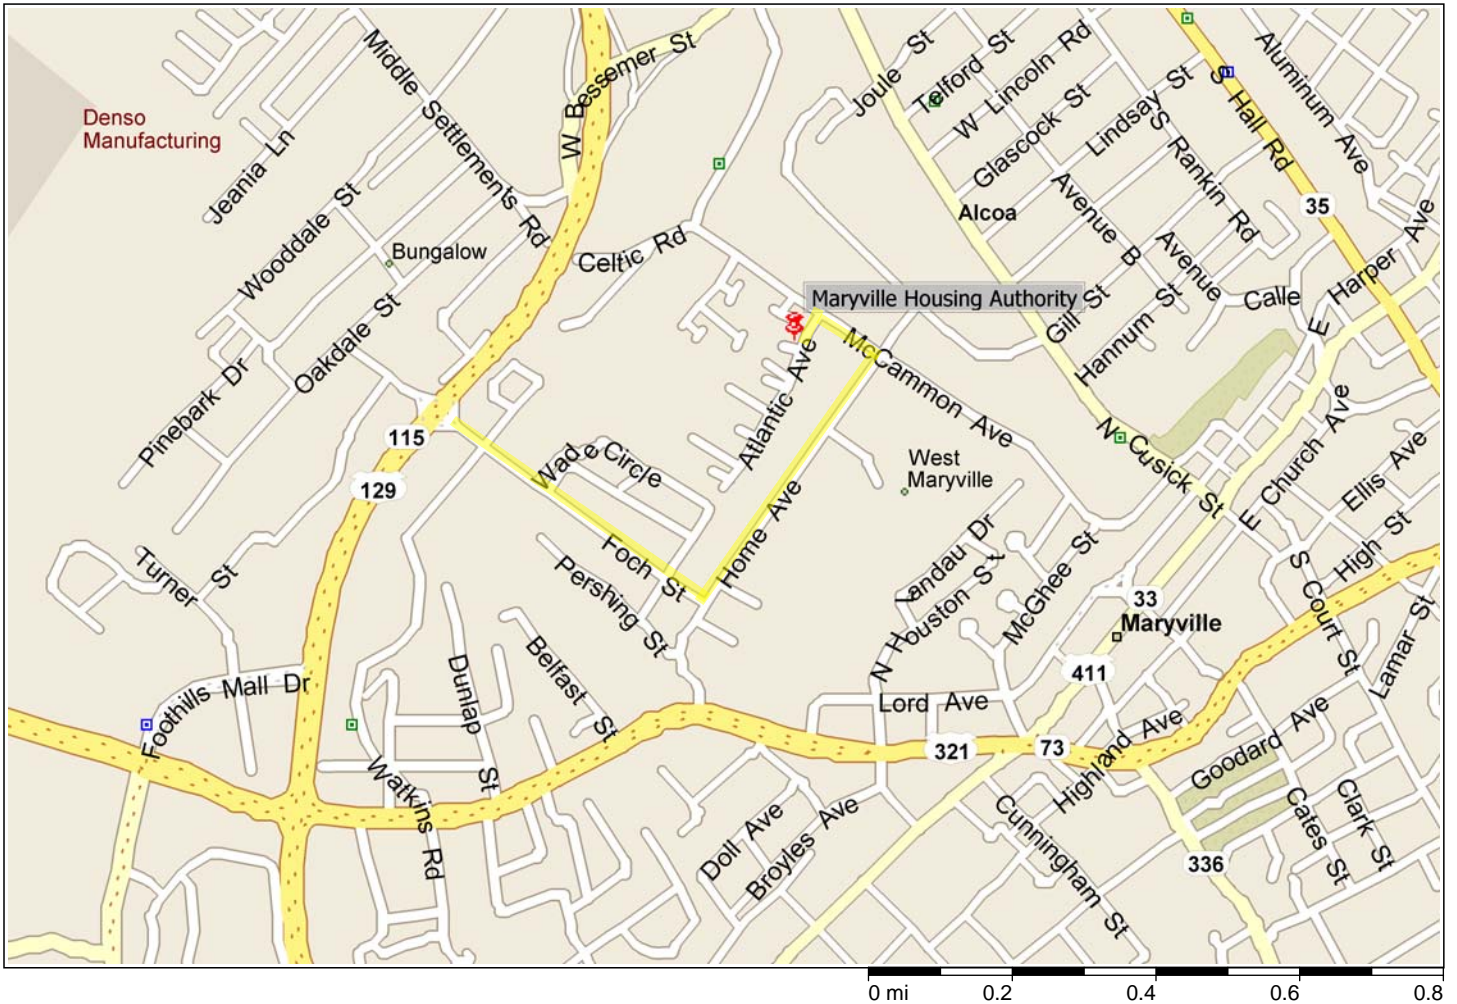

Maryville Housing Authority ~ 311 Atlantic Avenue

Driving Directions to Maryville Housing Authority Administrative Office:

From Knoxville: Take I-140 Pellissippi and take the Alcoa Hwy/Maryville Exit; Bear right at the split past McGhee Tyson Airport on to Hwy 129 (Fontana/Atlanta); At the second traffic light turn left on to Foch St.; At the end of Foch St., turn left on to Home Ave.; At the end of Home Ave. (4-way stop), turn left on to McCammon Ave; Take the next left on to Atlantic Ave, our office is on the right.

From Chattanooga: Take I-75 North and take Exit 81 Lenoir City and bear right on to Hwy 321; Stay on Hwy 321 for about 20 miles; Go thru the Hwy 129 traffic light intersection staying on Hwy 321 and turn left at the second traffic light on to Home Ave (you will see AAA Travel at the light); At the end of Home Avenue (4-way stop) turn left on to McCammon Ave; Take the next right on to Atlantic Ave, our office is on the right.