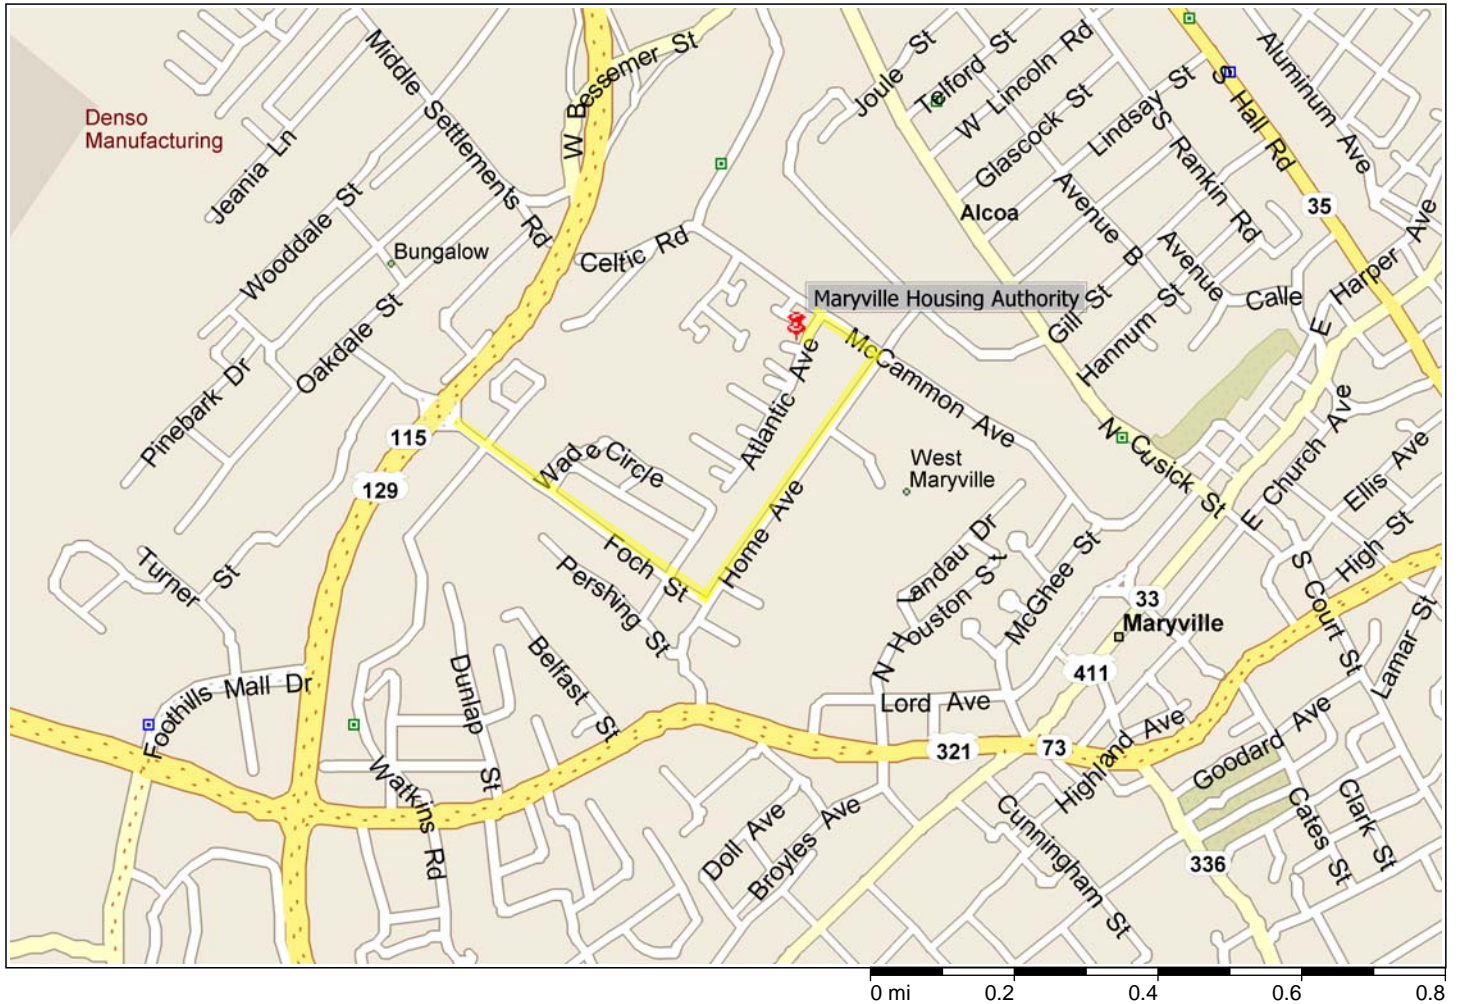

Maryville Housing Authority ~ 311 Atlantic Avenue

Driving Directions to Maryville Housing Authority Administrative Office:

From Knoxville: Take I-140 Pellissippi and take the Alcoa Hwy/Maryville Exit; Bear right at the split past McGhee Tyson Airport on to Hwy 129 (Fontana/Atlanta); At the second traffic light turn left on to Foch St.; At the end of Foch St., turn left on to Home Ave.; At the end of Home Ave. (4-way stop), turn left on to McCammon Ave; Take the next left on to Atlantic Ave, our office is on the right.

From Chattanooga: Take I-75 North and take Exit 81 Lenoir City and bear right on to Hwy 321; Stay on Hwy 321 for about 20 miles; Go thru the Hwy 129 traffic light intersection staying on Hwy 321 and turn left at the second traffic light on to Home Ave (you will see AAA Travel at the light); At the end of Home Avenue (4-way stop) turn left on to McCammon Ave; Take the next right on to Atlantic Ave, our office is on the right.